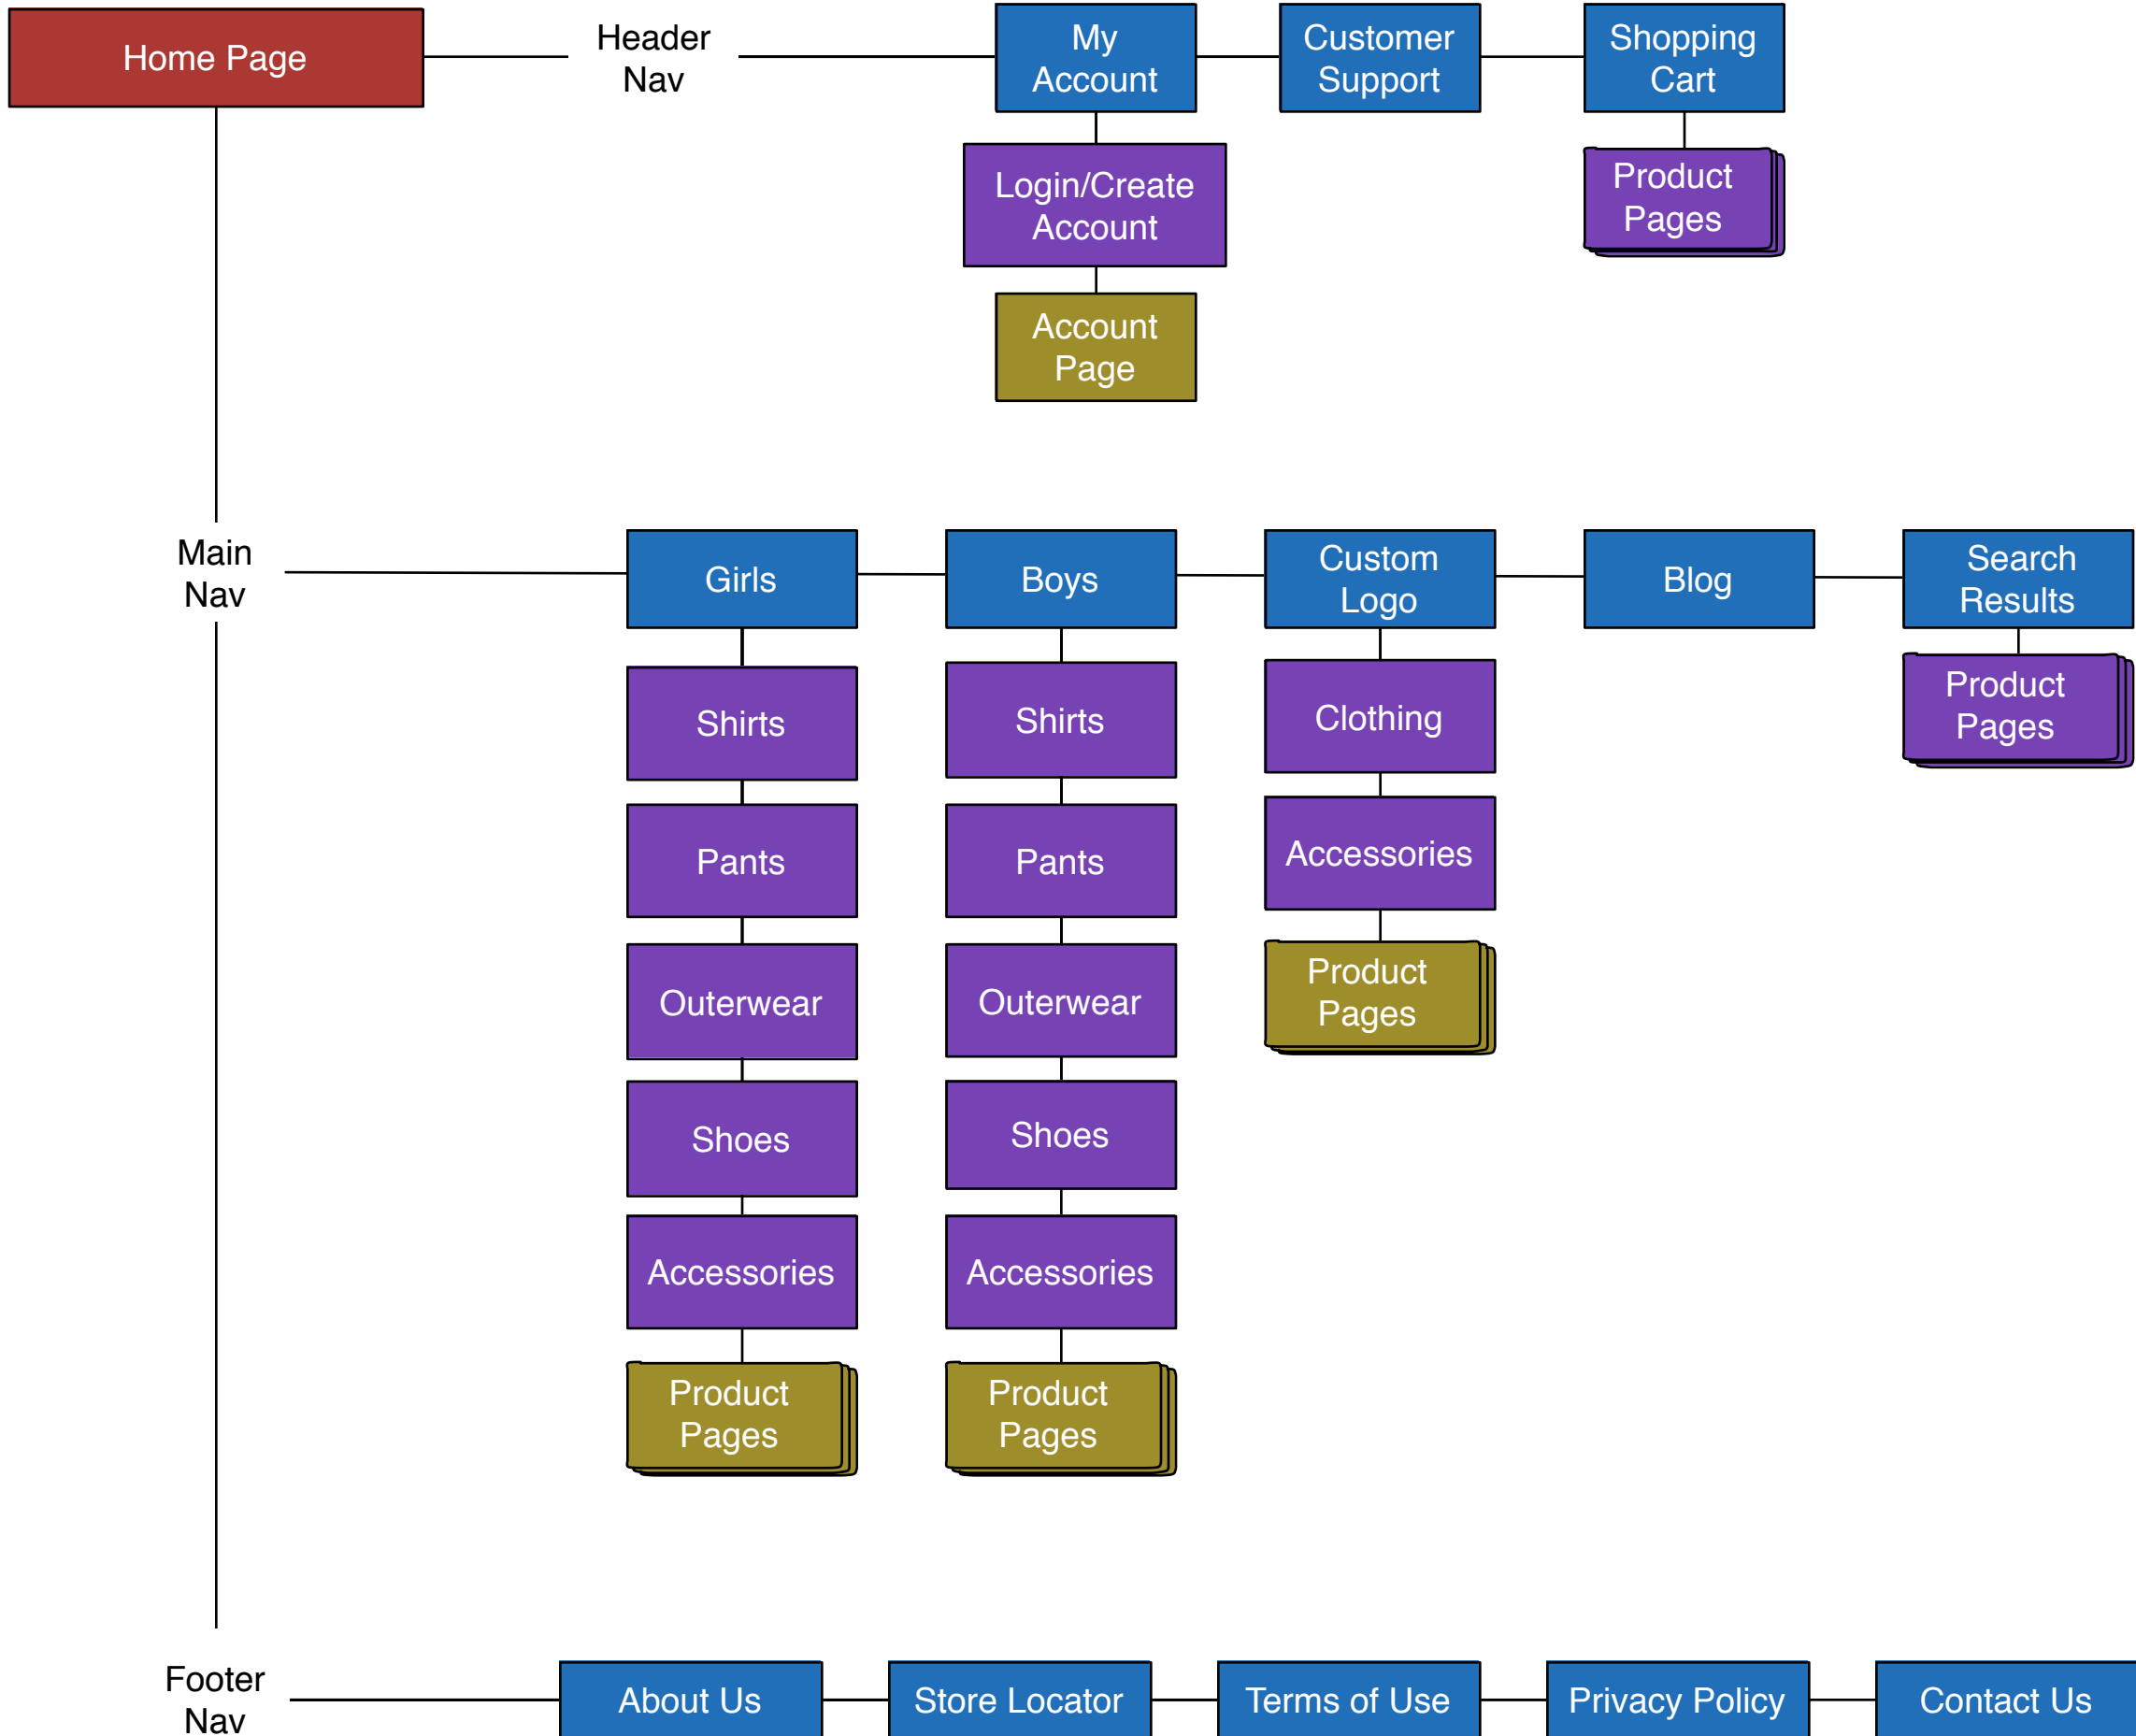

Design Specifications - True Spirit Uniforms

General Assembly UXDI DC Summer 2014

Navigation Schema

User Flow Scenarios

Annotations

- John wants efficiency, information, and an easy return process

- Sarah wants her kids to fit in, to make sure she is buying the right things, and a clear way to make returns