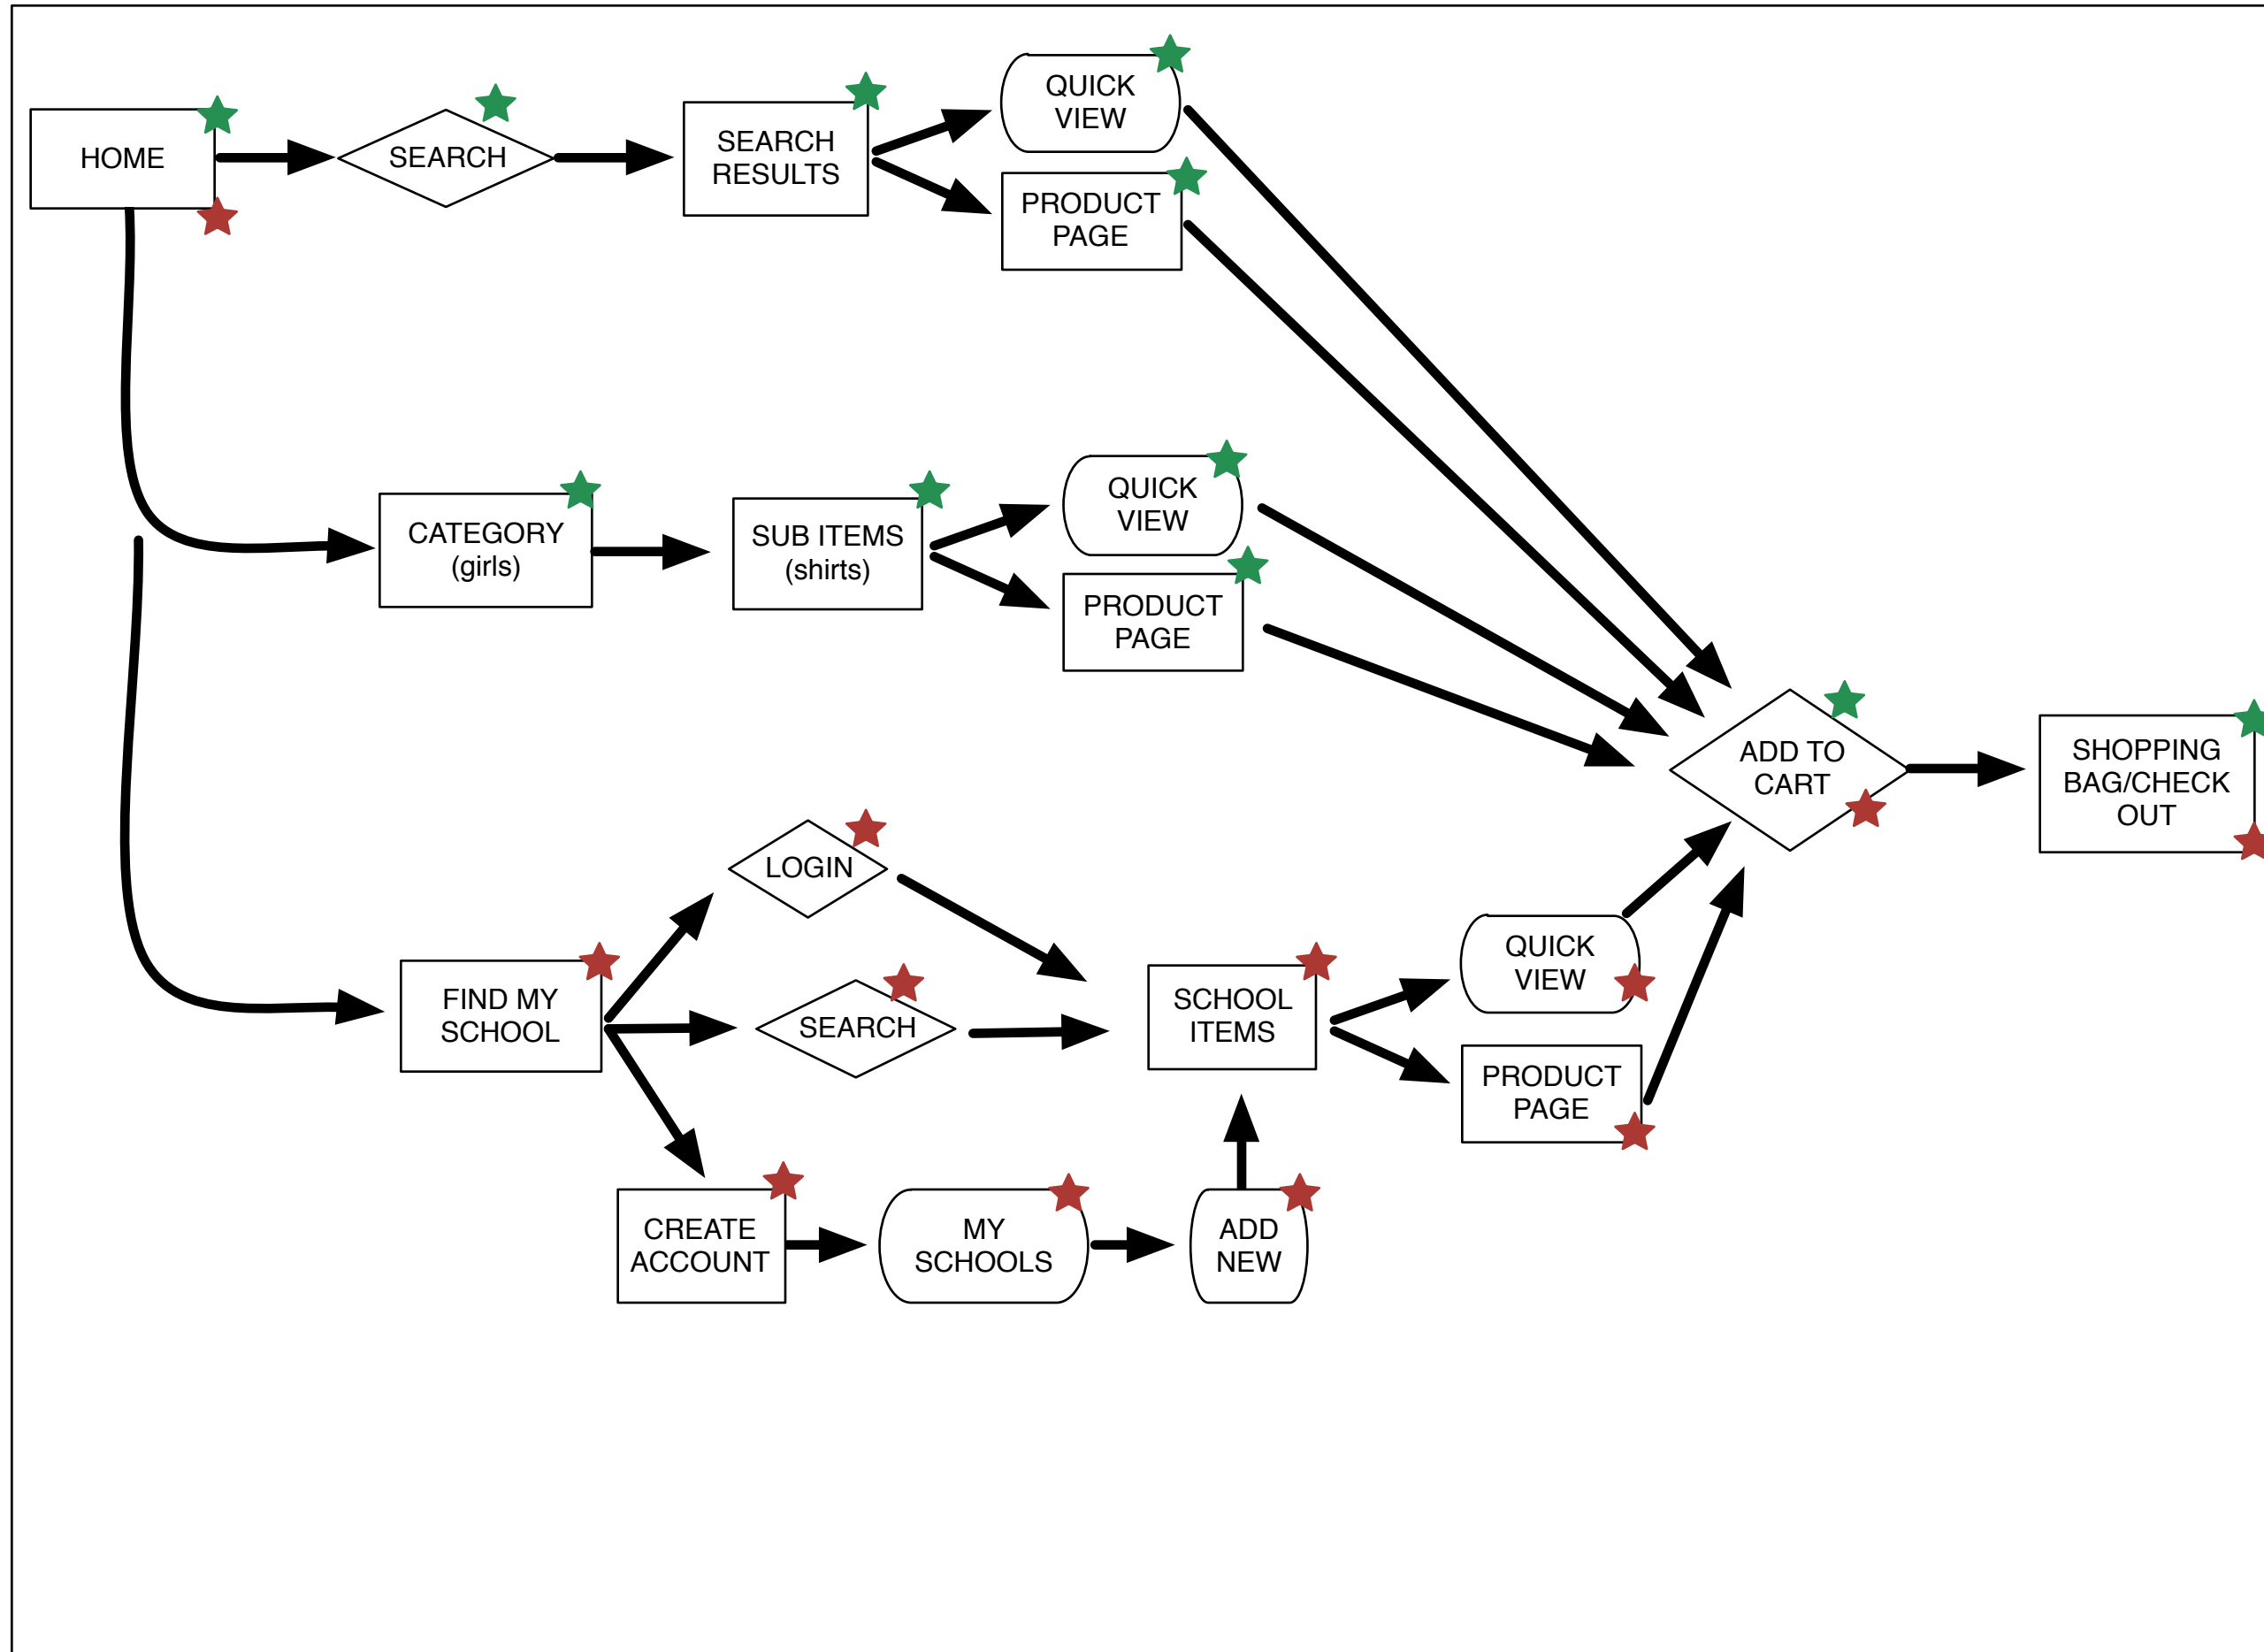

Design Specifications - True Spirit Uniforms

General Assembly UXDI DC Summer 2014

Navigation Schema

User Flow Scenarios

Annotations

- John wants efficiency, information, and an easy return process

- Sarah wants her kids to fit in, to make sure she is buying the right things, and a clear way to make returns